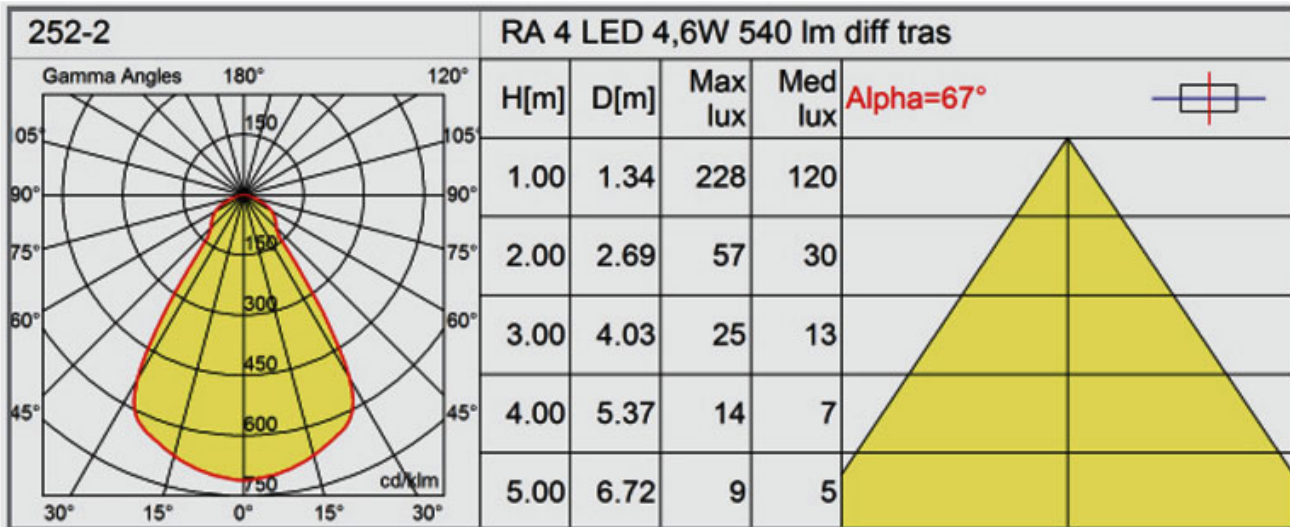

DIXIT RA4 RECESSED

E5604521

PROJECT	
TYPE	
SPECIFIER	
QUANTITY	
DATE