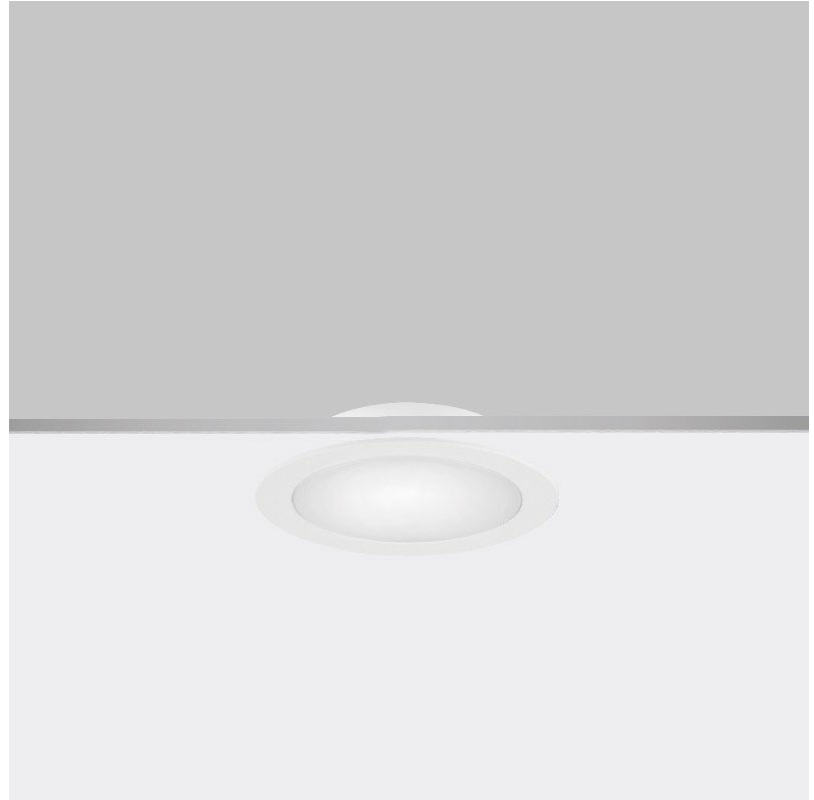

PROJECT	_____
TYPE	_____
SPECIFIER	_____
QUANTITY	_____
DATE	_____

DIXIT RA7 RECESSED

E5612021

base number

1. To build a product code in our configurator select the specify button on the base model # product page
2. To build a manual product code on this datasheet choose from the options listed below in blue font and add the suffix to the base model #

GENERAL

Series: Dixit
Subseries: Dixit RA7
Brand: Ivela
Division: Exterior
Mounting Type: Recessed
Mounting Location: Ceiling
Subcategory: Downlight

PHYSICAL

Shape: Round
Diameter (mm): 67
Diameter (in): 2 5/8
Height (mm): 23
Height (in): 7/8
Min. Recessing Depth (mm): 30
Min. Recessing Depth (in): 1 3/16
Light Distribution: Direct
Weight (kg): 0.1
Weight (lbs): 0.22
Diffuser: Opal Polycarbonate
Fixture Finish: MWH
Fixture Material: Aluminum Die Cast

ELECTRICAL

Lamp Type: LED
Total Output Wattage (W): 4.6
Dimming: Tri-Mode (Non-Dimming and Phase Dimming (120Vac only) and 0-10V Dimming)
Driver Included: No
Driver Location: Remote
Driver Type: Constant Current - Universal
Driver Class: Class 2
Input Voltage (V): 120 - 277
Constant Current (MA): 500

LED

Color Temperature (°K): 3000
Max. Delivered Lumen (lm): 378
CRI: >85 CRI
Lamp Life (hrs): 50000

OPTICAL

Optic°: 120

RATINGS AND CERTIFICATIONS

Certified By: Certified for North American Standards
IP rating: IP44
IK Rating: IK07