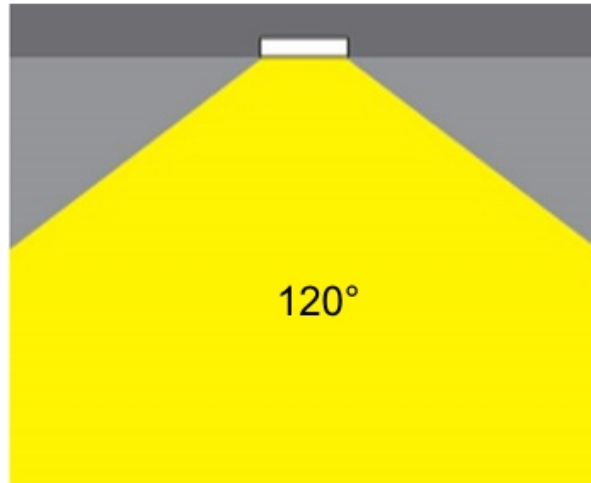

DIXIT RA7 RECESSED

E5612021

PROJECT	_____
TYPE	_____
SPECIFIER	_____
QUANTITY	_____
DATE	_____

E