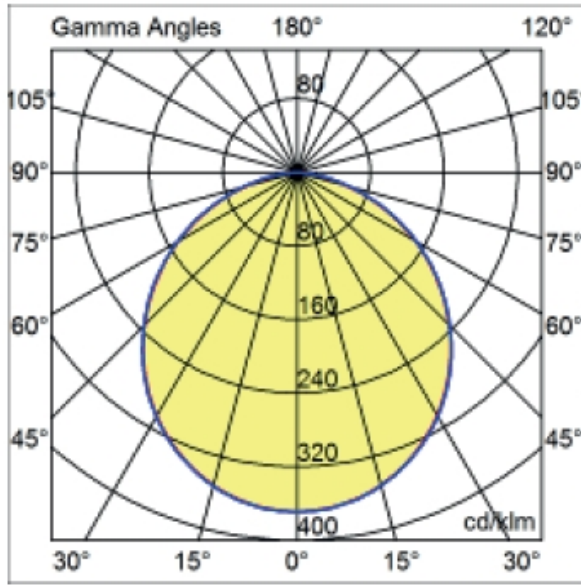

DIXIT RA7 RECESSED

E5612021

PROJECT	_____
TYPE	_____
SPECIFIER	_____
QUANTITY	_____
DATE	_____

E